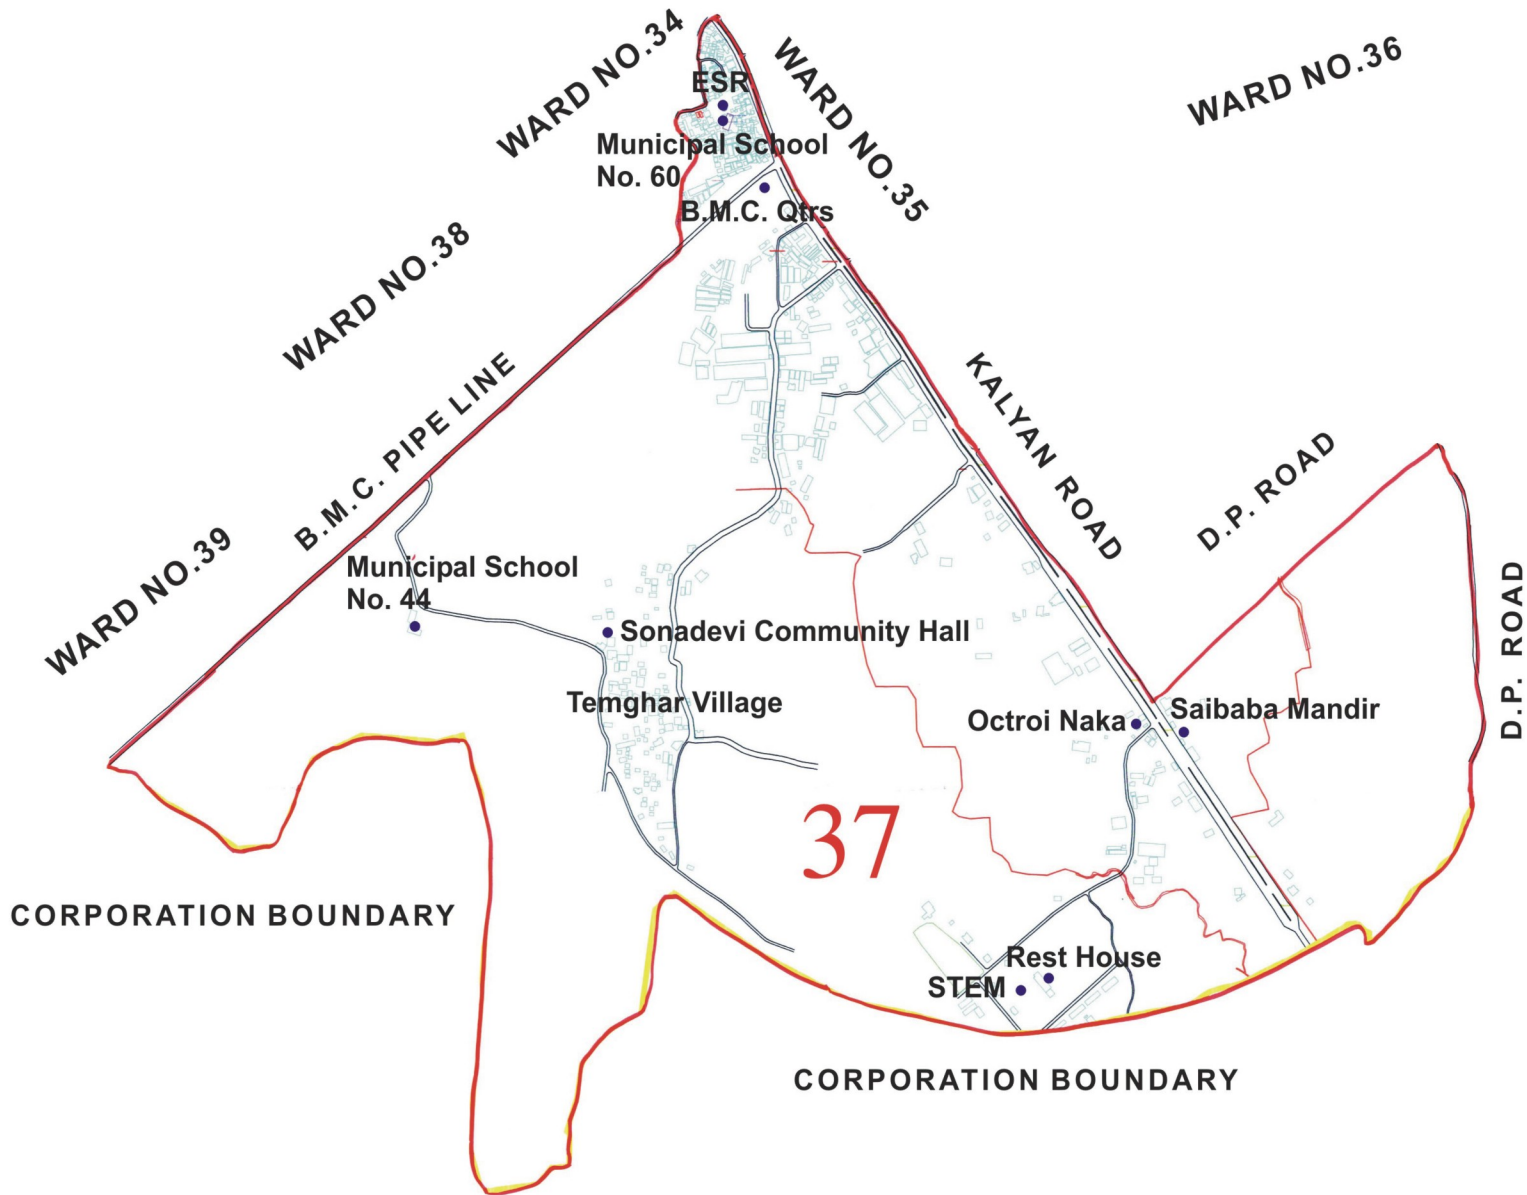

Ward No. 37

सत्यमेव जयते

Legend

- ROADS
- RAILWAY
- LAKE
- DRAINS (NALA)
- RECREATIONAL SPACES
- RIVER
- WARD BOUNDARY

**Bhiwandi Nizampur City
Municipal Corporation, Bhiwandi**

Map Not To The Scale

सर्वसाधारण पावती क्रमांक .....
दिनांक ...../०३/२०१२

निवडणूक विभाग प्रमुख,
भिवंडी निजामपूर शहर महानगरपालिका