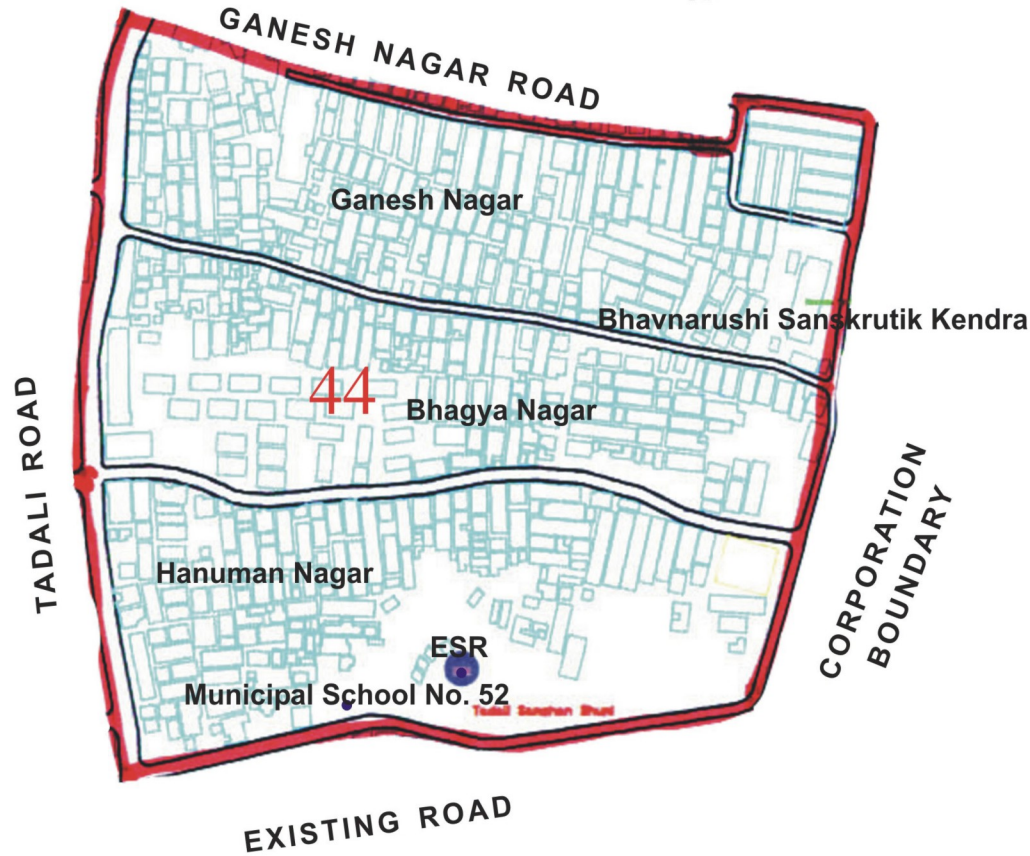

Ward No. 44

WARD NO.43

WARD NO.39