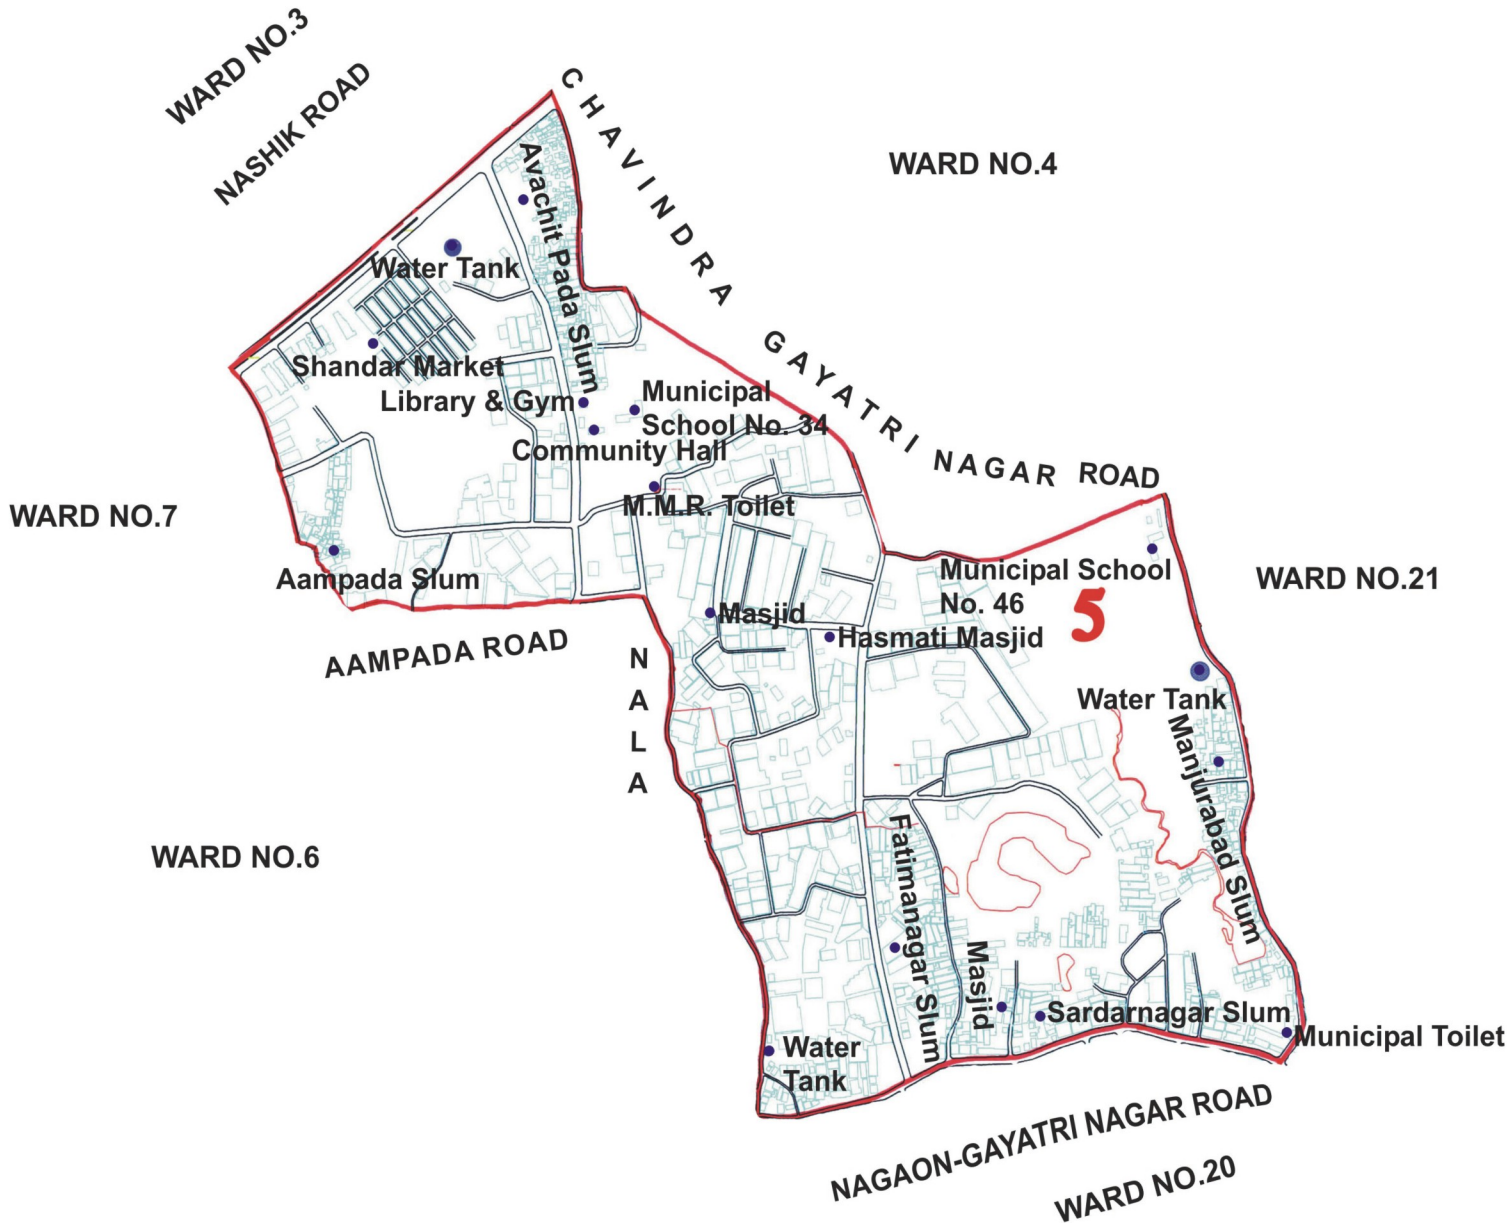

Ward No. 5

सर्वसाधारण पावती क्रमांक .....
दिनांक ...../०३/२०१२

निवडणूक विभाग प्रमुख,
भिवंडी निजामपूर शहर महानगरपालिका

सत्यमेव जयते