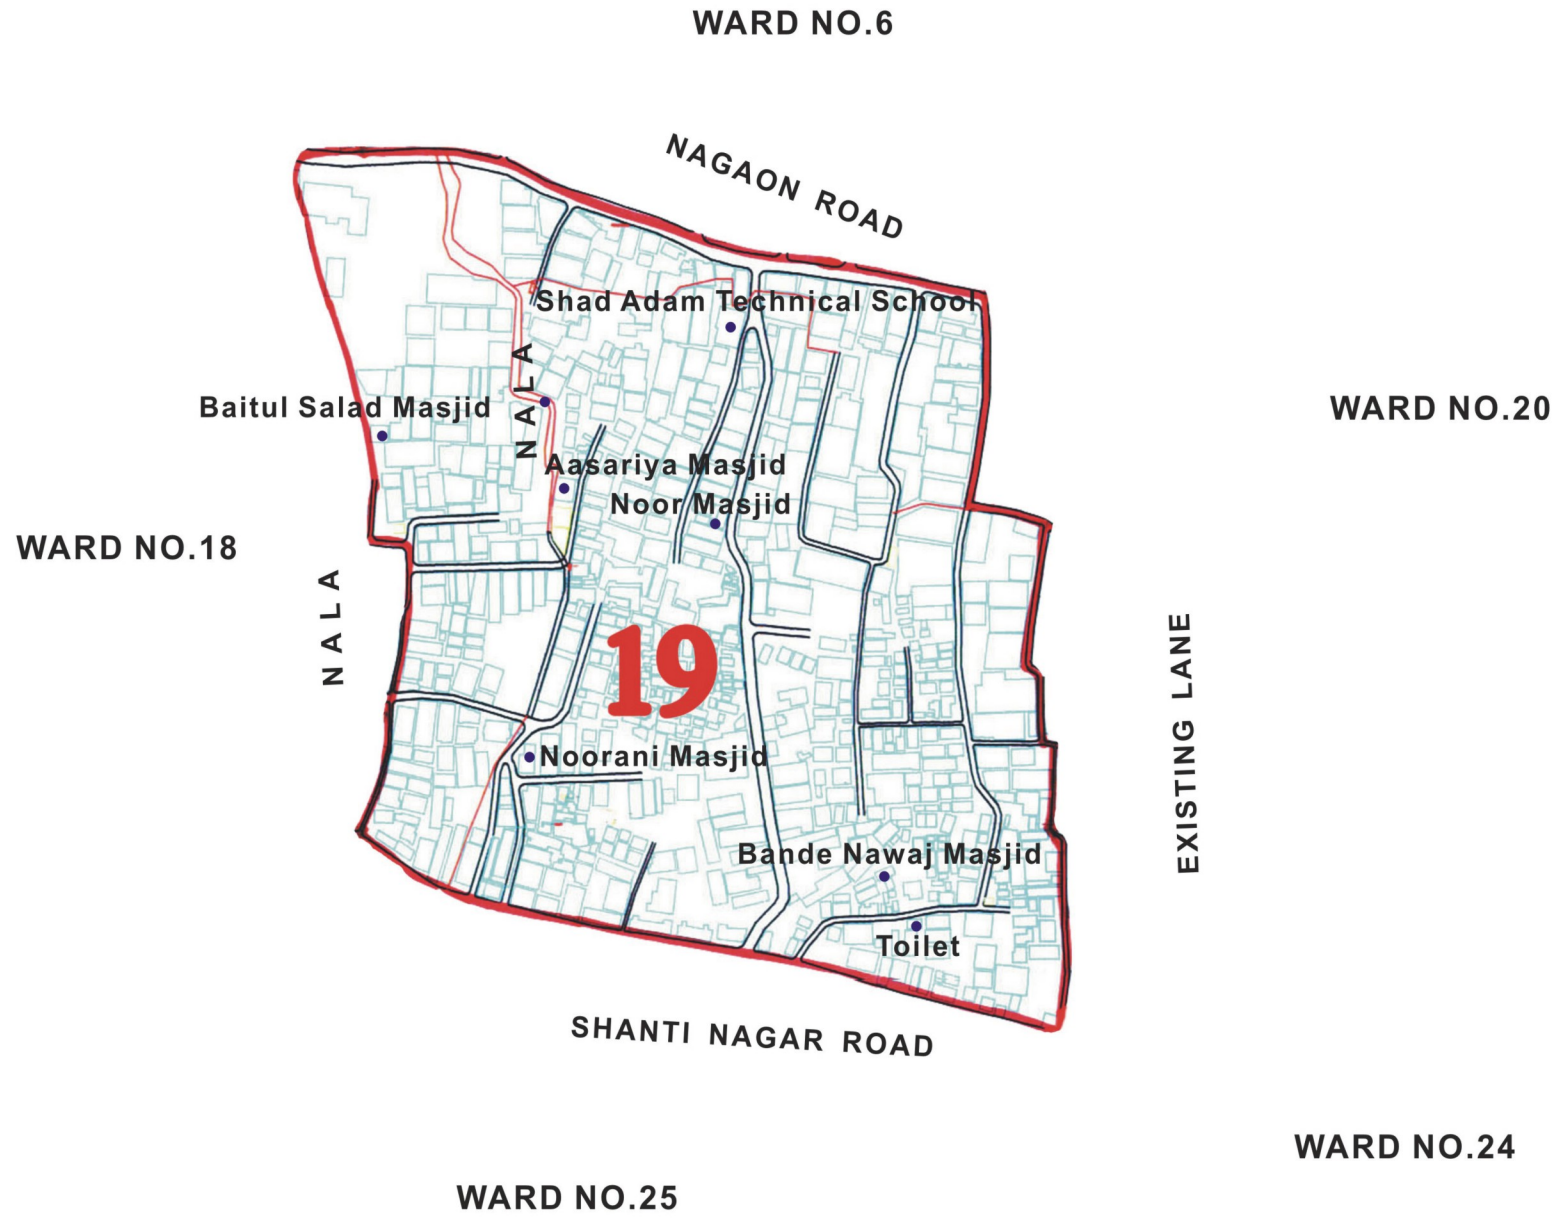

Ward No. 19

सत्यमेव जयते

Legend

- ROADS
- RAILWAY
- LAKE
- DRAINS (NALA)
- RECREATIONAL SPACES
- RIVER
- WARD BOUNDARY

**Bhiwandi Nizampur City
Municipal Corporation, Bhiwandi**

Map Not To The Scale

सर्वसाधारण पावती क्रमांक .....
दिनांक ...../०३/२०१२

निवडणूक विभाग प्रमुख,
भिवंडी निजामपूर शहर महानगरपालिका