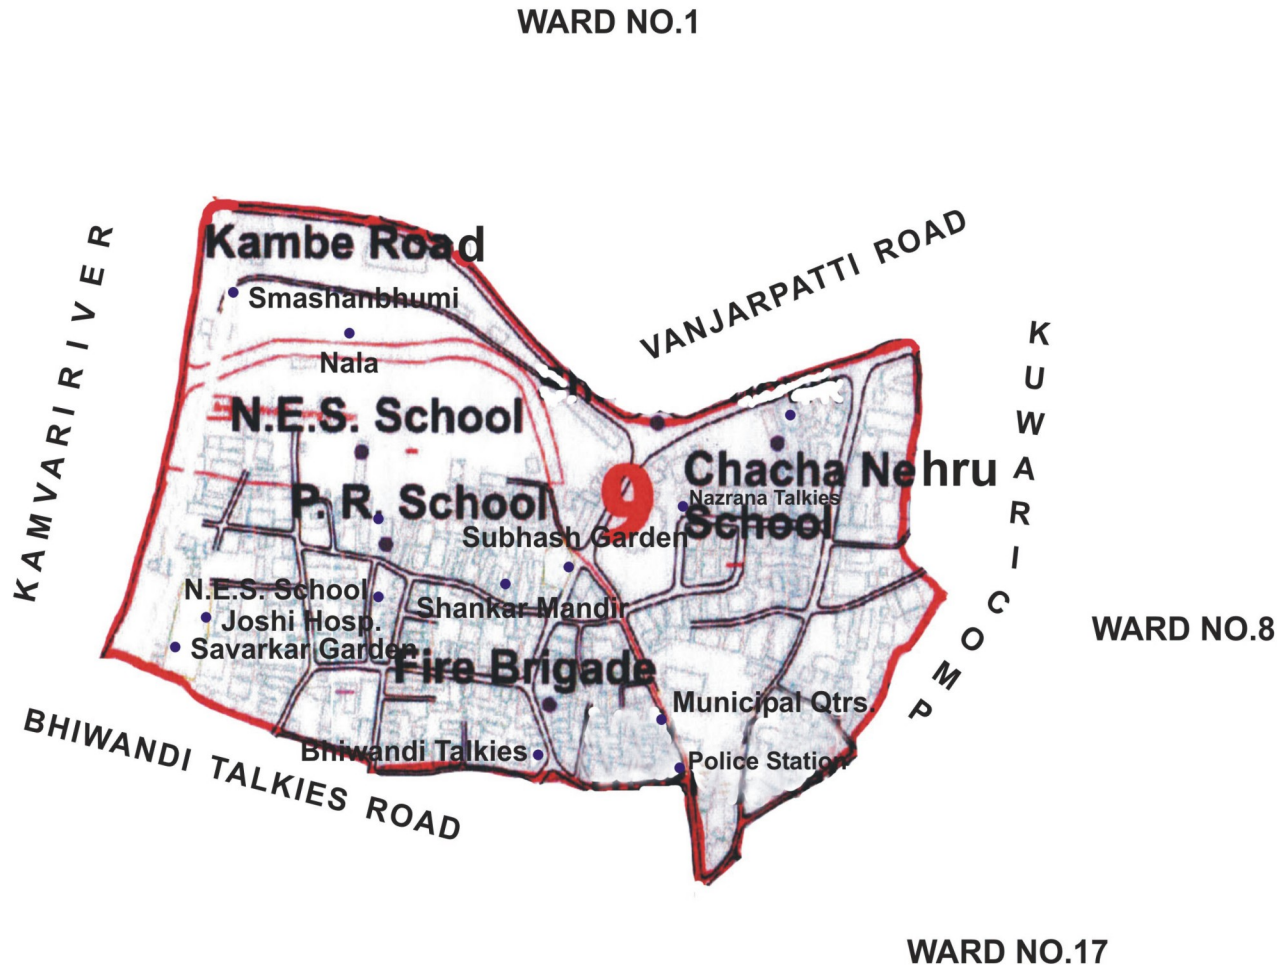

Ward No. 9

WARD NO.10

TINBATTI

WARD NO.17

सर्वसाधारण पावती क्रमांक .....
दिनांक ...../०३/२०१२

निवडणूक विभाग प्रमुख,
भिवंडी निजामपूर शहर महानगरपालिका

सत्यमेव जयते