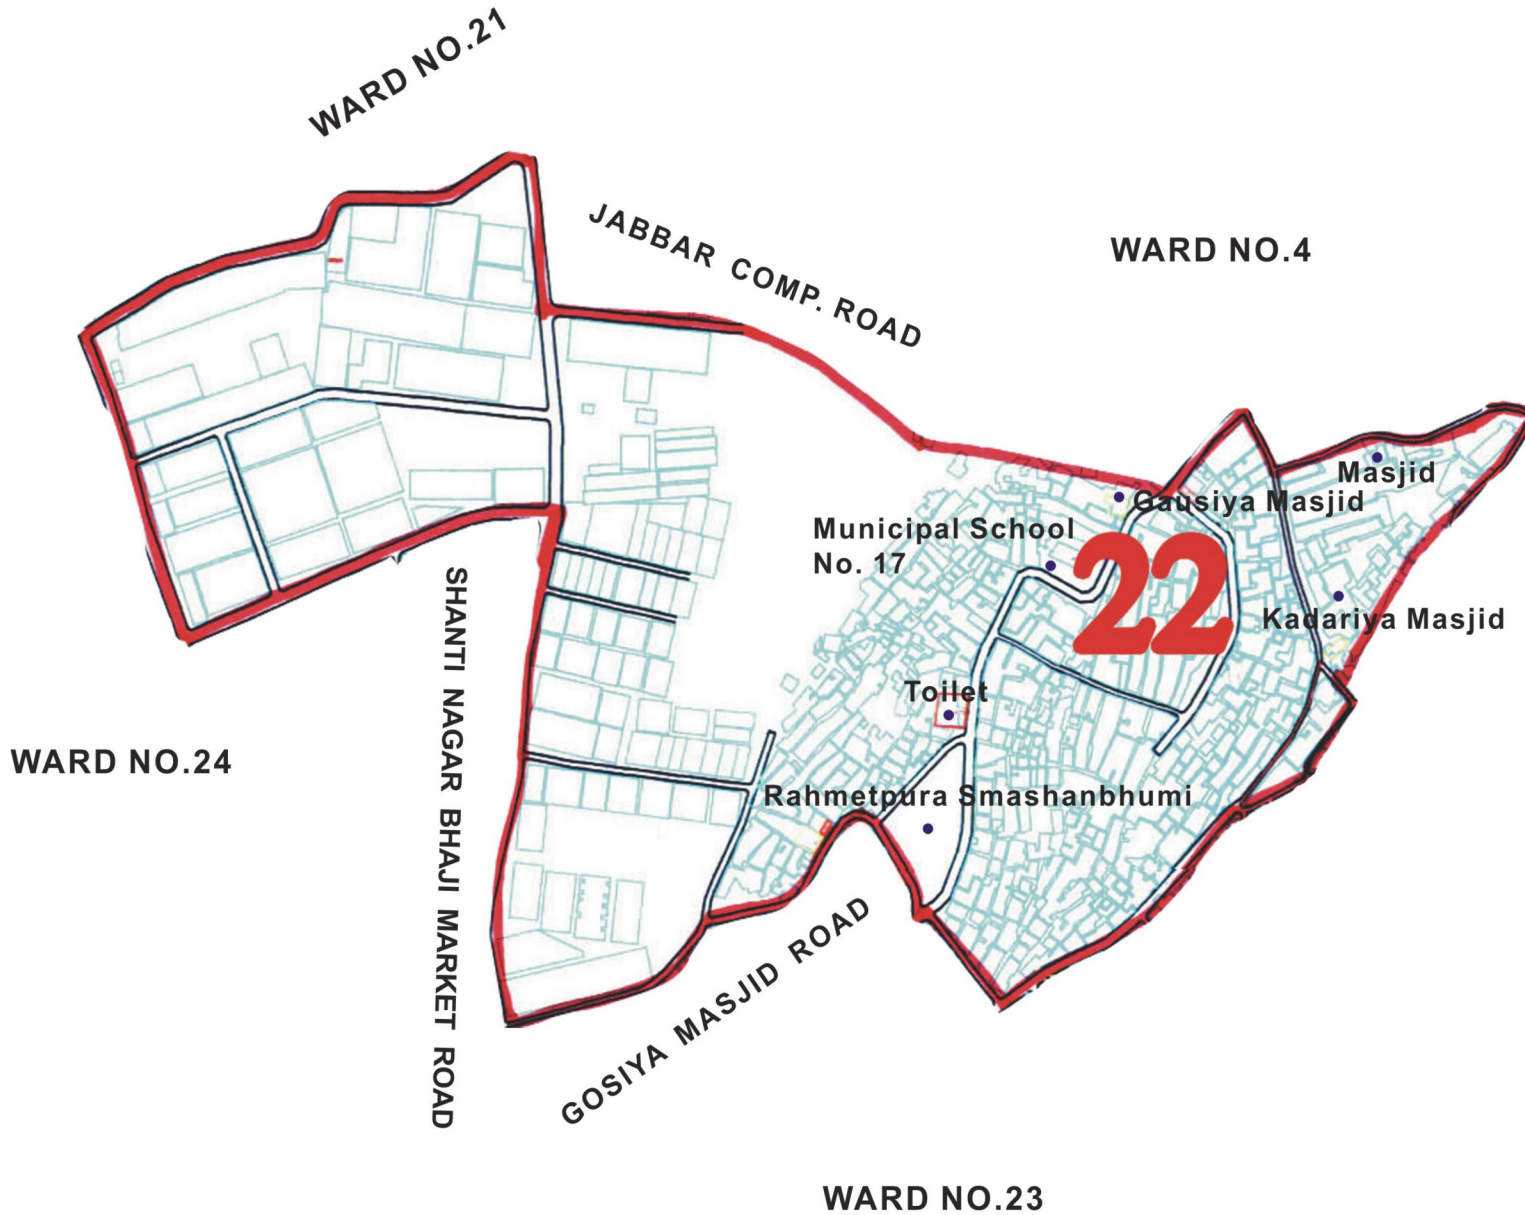

Ward No. 22

सर्वसाधारण पावती क्रमांक .....
दिनांक ...../०३/२०१२

निवडणूक विभाग प्रमुख,
भिवंडी निजामपूर शहर महानगरपालिका

सत्यमेव जयते