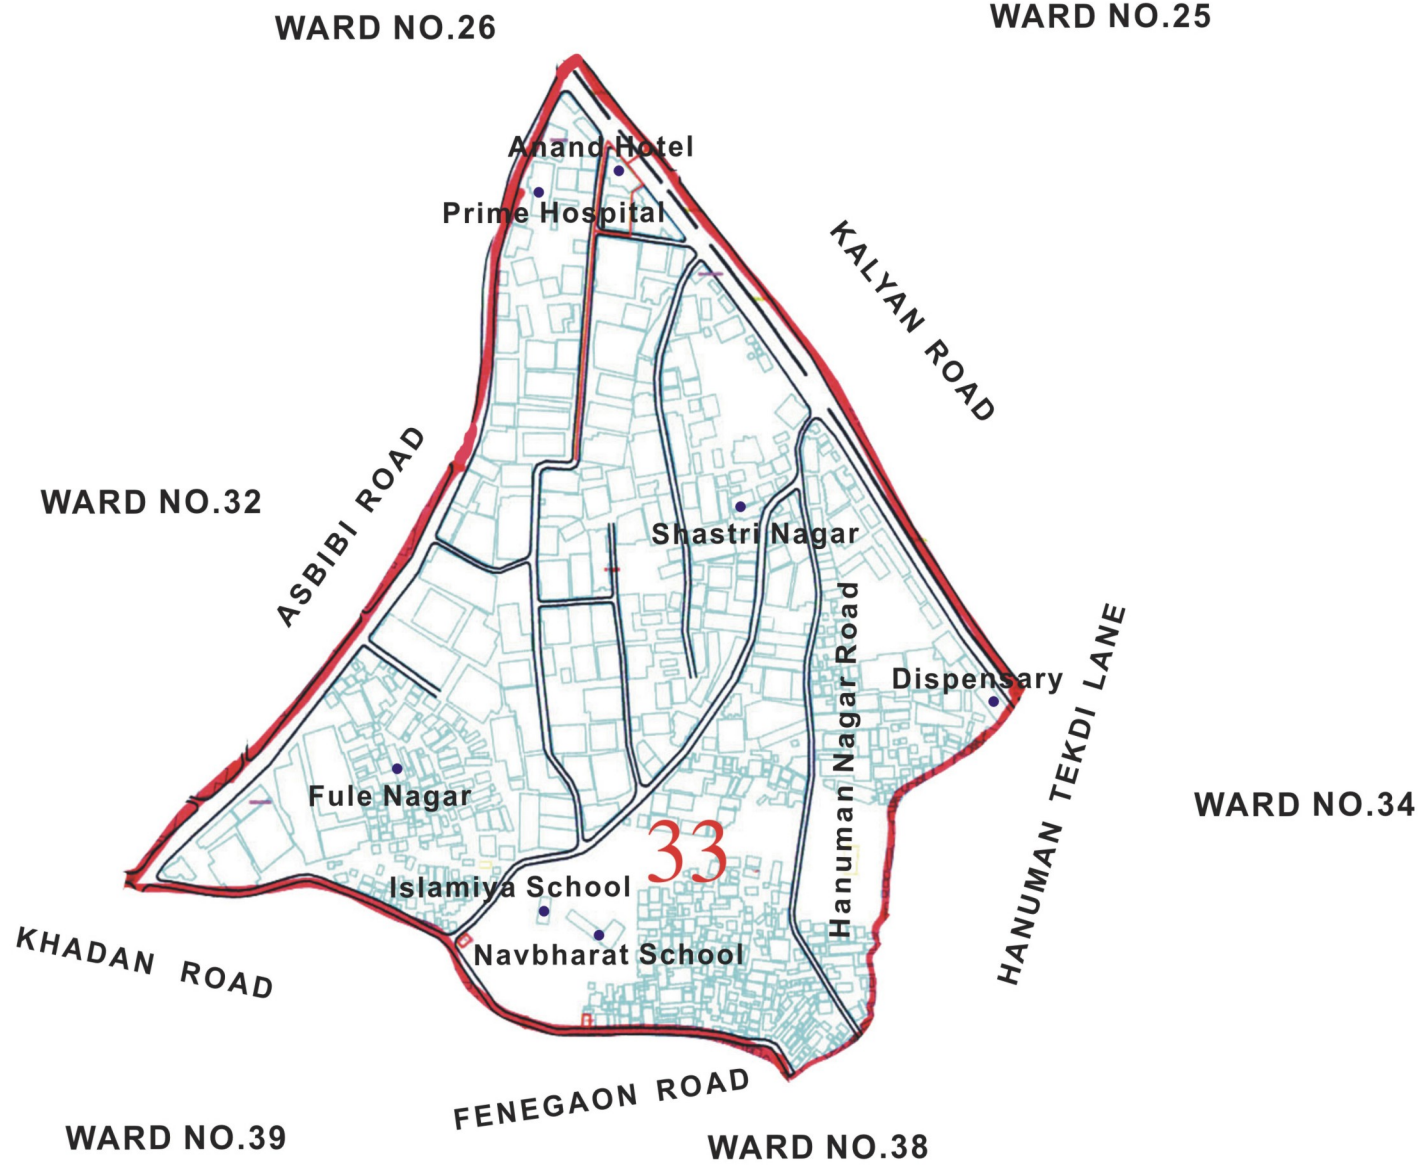

Ward No. 33

सर्वसाधारण पावती क्रमांक .....
दिनांक ...../०३/२०१२

निवडणूक विभाग प्रमुख,
भिवंडी निजामपूर शहर महानगरपालिका

सत्यमेव जयते

Legend

- ROADS
- RAILWAY
- LAKE
- DRAINS (NALA)
- RECREATIONAL SPACES
- RIVER
- WARD BOUNDARY

**Bhiwandi Nizampur City
Municipal Corporation, Bhiwandi**

Map Not To The Scale