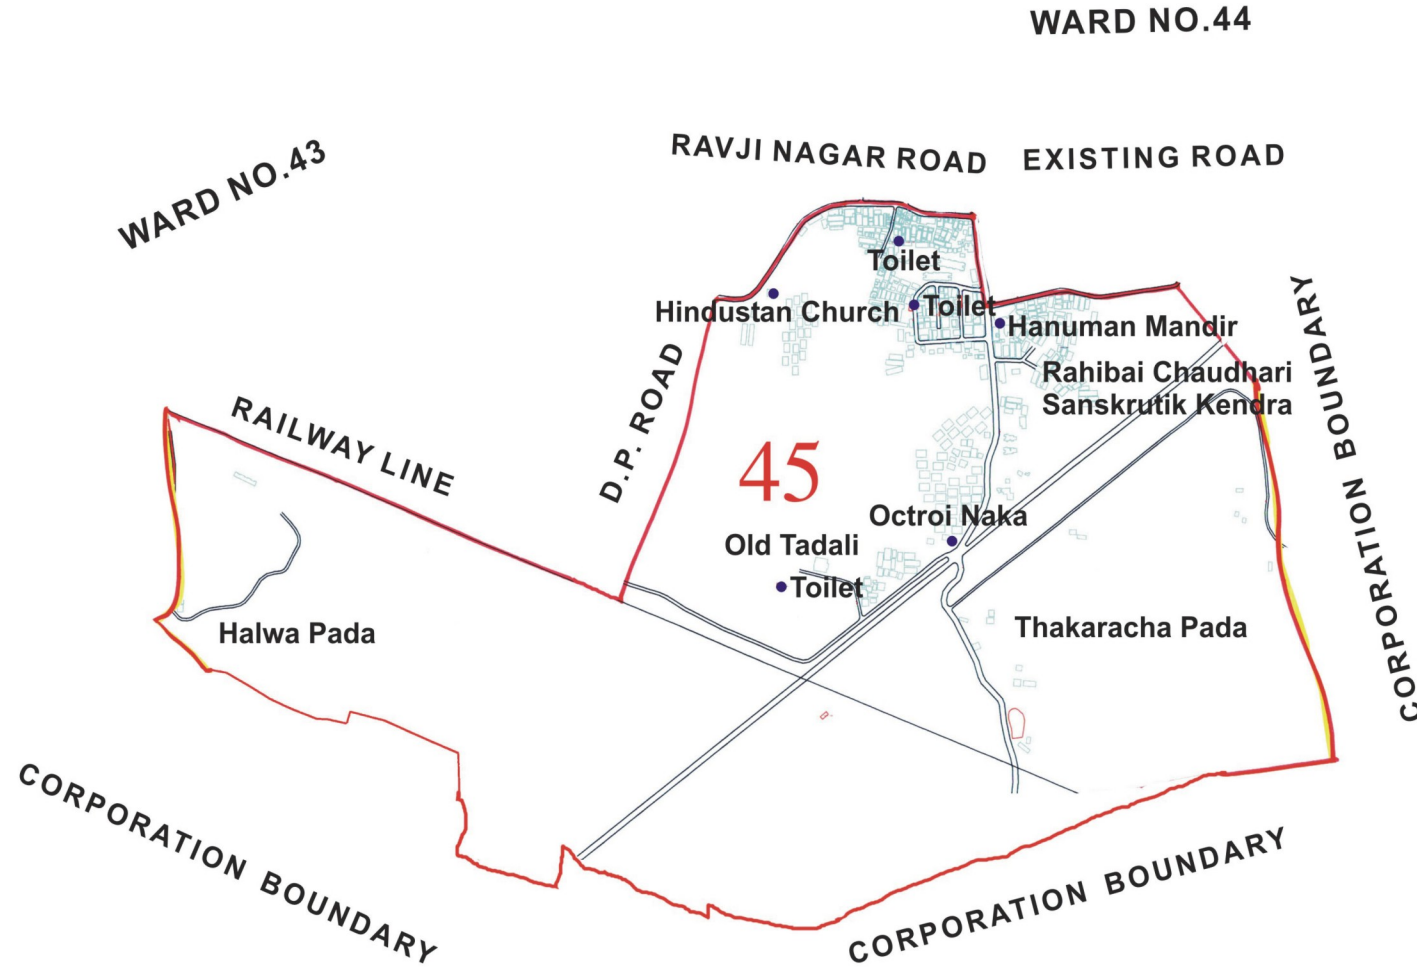

Legend

- ROADS
- RAILWAY
- LAKE
- DRAINS (NALA)
- RECREATIONAL SPACES
- RIVER
- WARD BOUNDARY

Bhiwandi Nizampur City
Municipal Corporation, Bhiwandi

Map Not To The Scale

Ward No. 45

सत्यमेव जयते

Legend

- ROADS
- RAILWAY
- LAKE
- DRAINS (NALA)
- RECREATIONAL SPACES
- RIVER
- WARD BOUNDARY