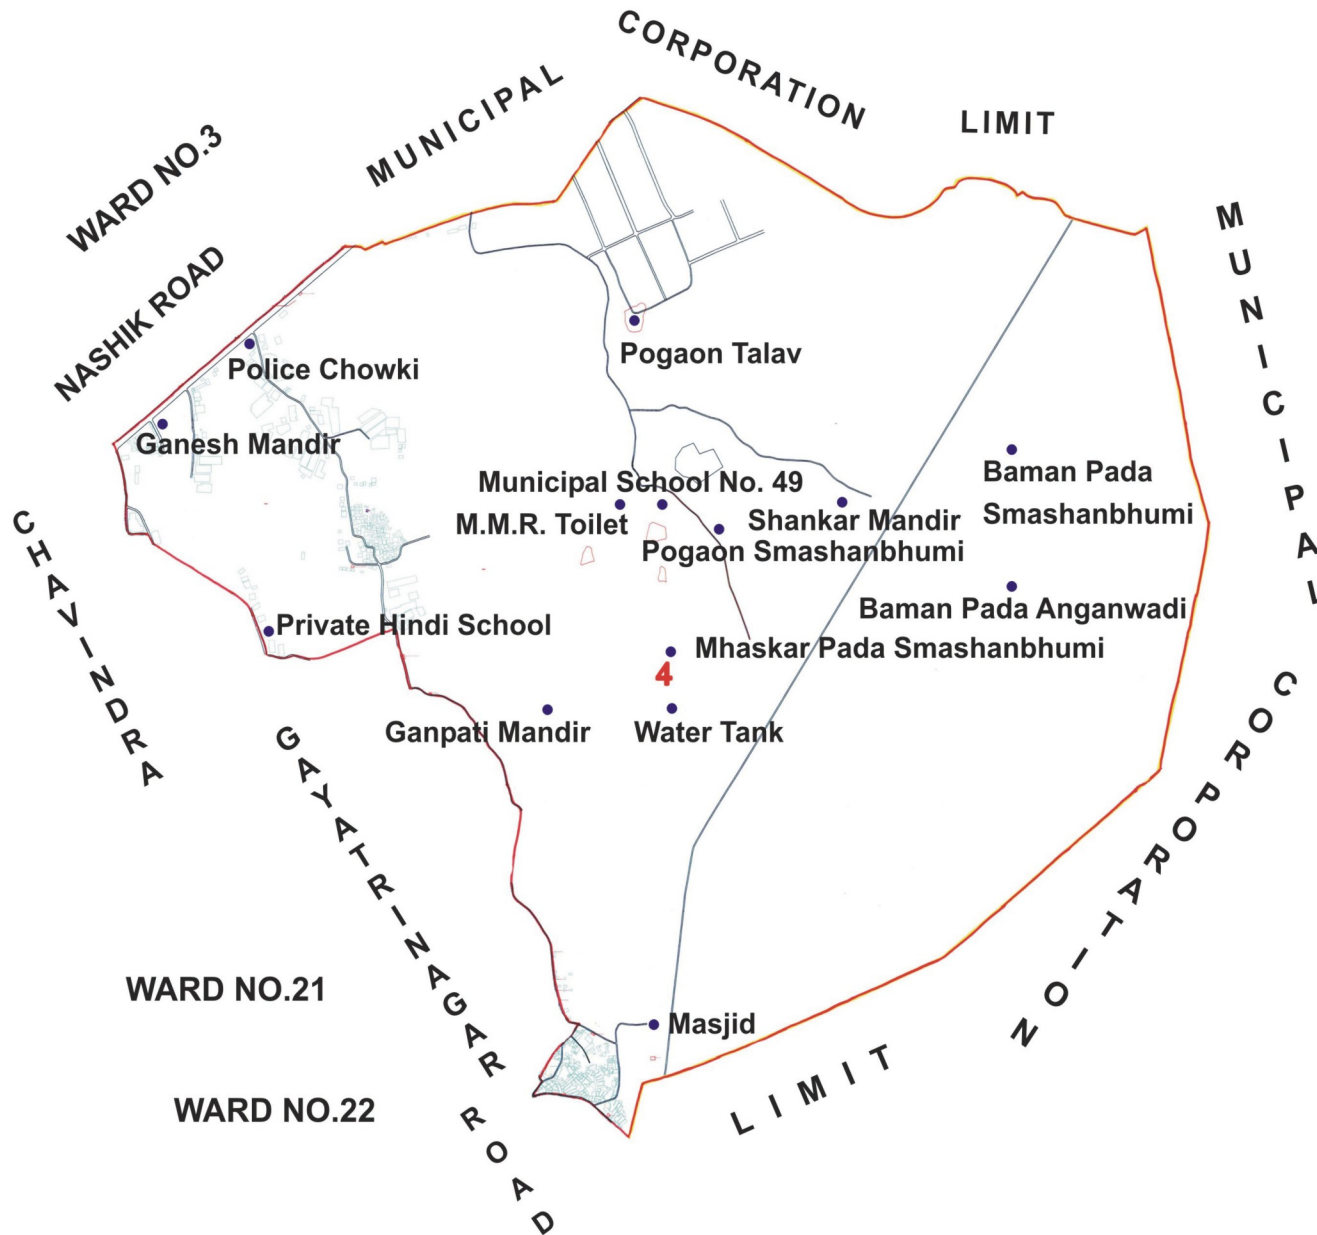

Ward No. 4

सत्यमेव जयते

Legend

- ROADS
- RAILWAY
- LAKE
- DRAINS (NALA)
- RECREATIONAL SPACES
- RIVER
- WARD BOUNDARY

**Bhiwandi Nizampur City
Municipal Corporation, Bhiwandi**

Map Not To The Scale

सर्वसाधारण पावती क्रमांक .....
दिनांक ...../०३/२०१२

निवडणूक विभाग प्रमुख,
भिवंडी निजामपूर शहर महानगरपालिका

WARD NO.23