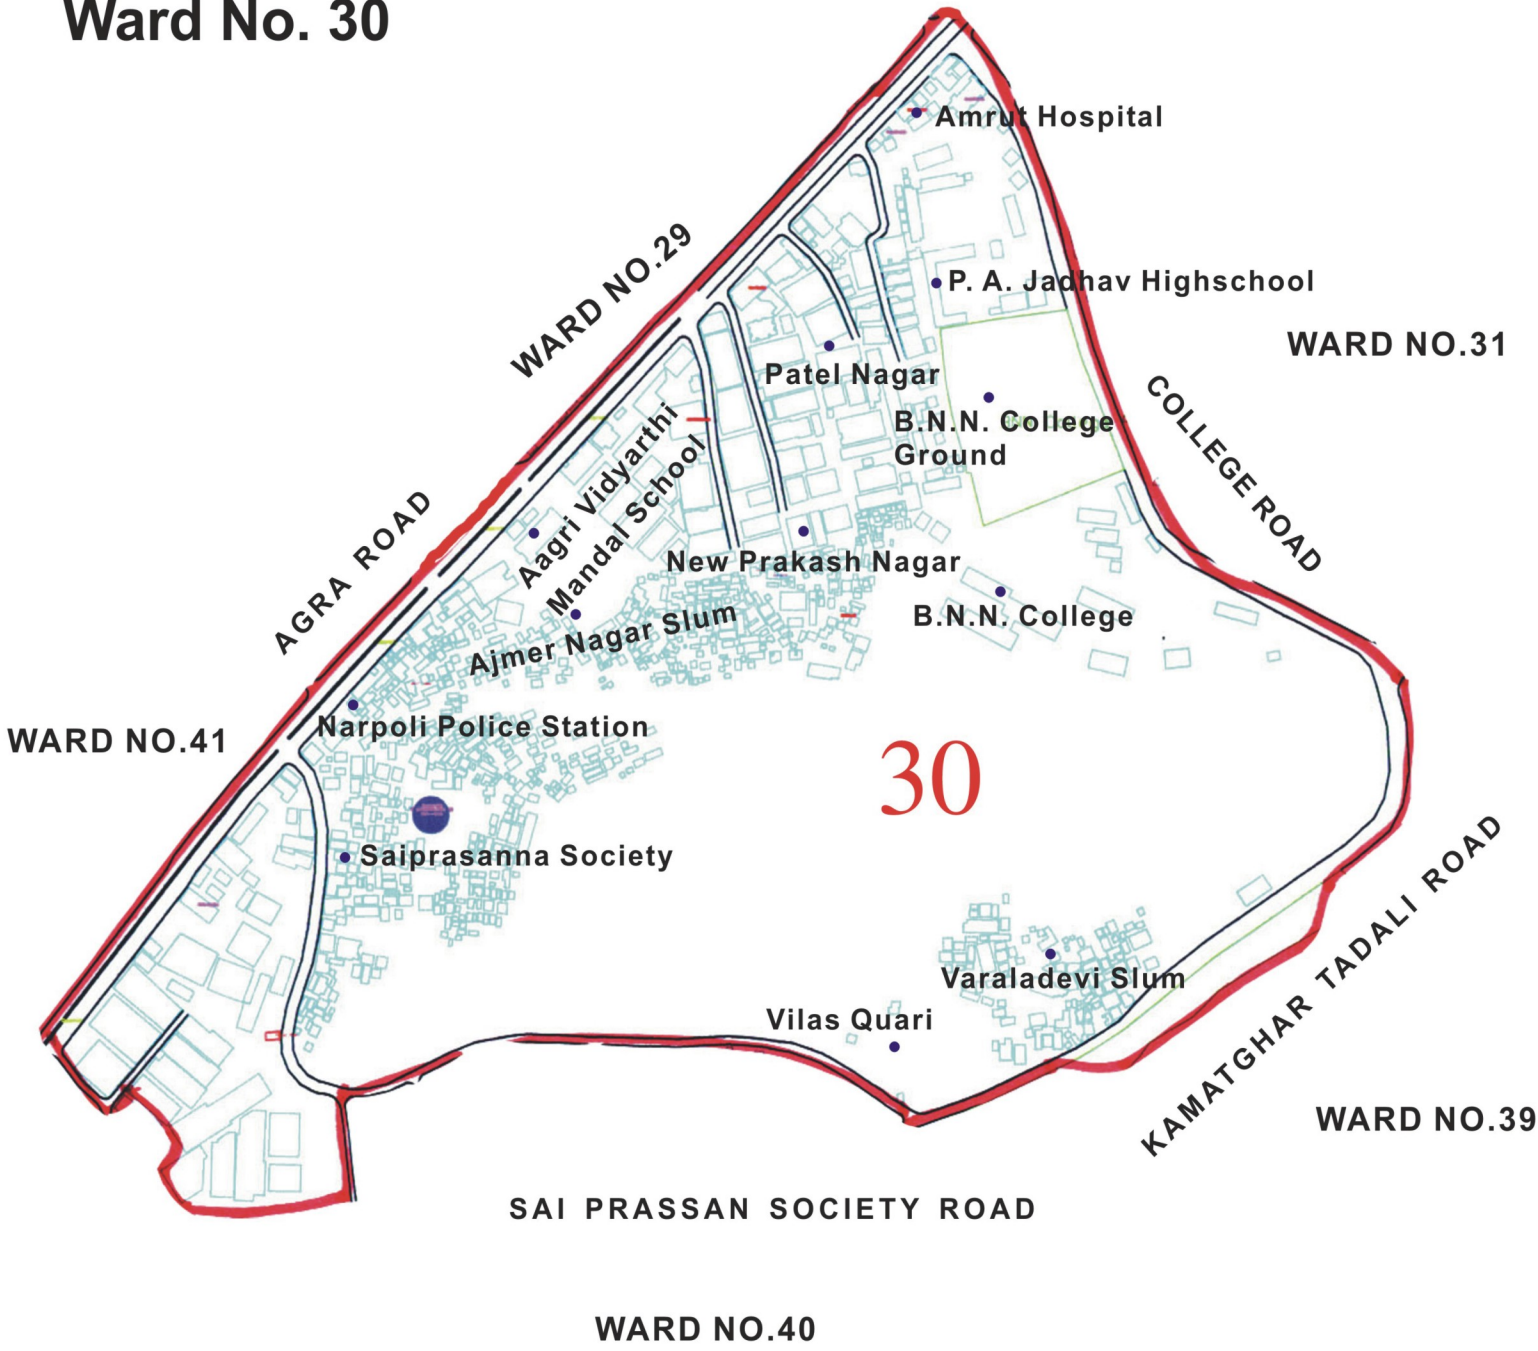

सत्यमेव जयते

Legend

- ROADS
- RAILWAY
- LAKE
- DRAINS (NALA)
- RECREATIONAL SPACES
- RIVER
- WARD BOUNDARY

**Bhiwandi Nizampur City
Municipal Corporation, Bhiwandi**

Map Not To The Scale

Ward No. 30

सत्यमेव जयते