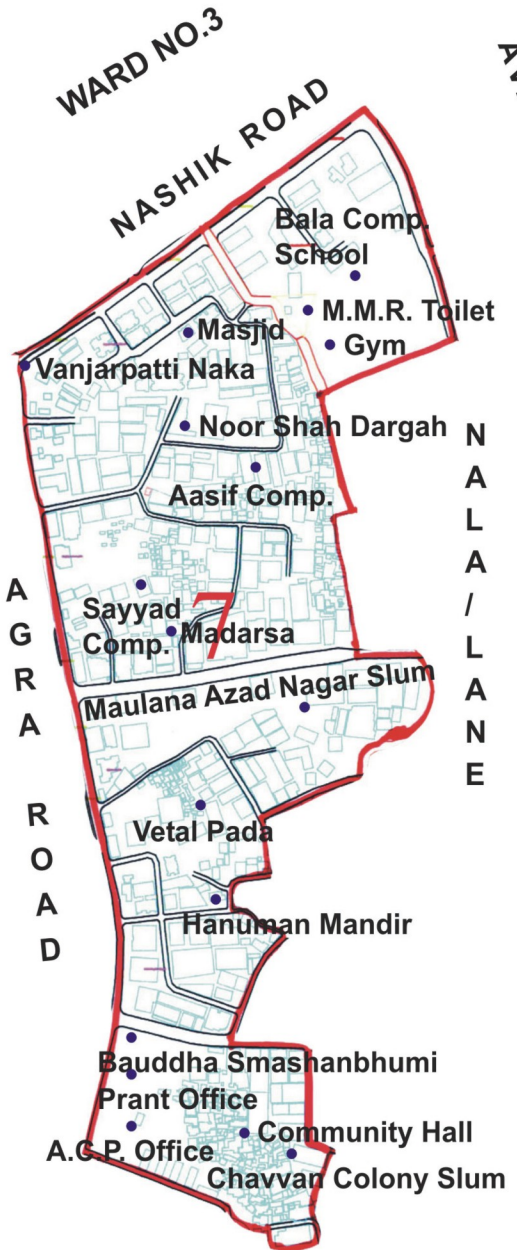

WARD NO.5

सत्यमेव जयते

Legend

- ROADS
- RAILWAY
- LAKE
- DRAINS (NALA)
- RECREATIONAL SPACES
- RIVER
- WARD BOUNDARY

**Bhiwandi Nizampur City
Municipal Corporation, Bhiwandi**

Map Not To The Scale

Ward No. 7