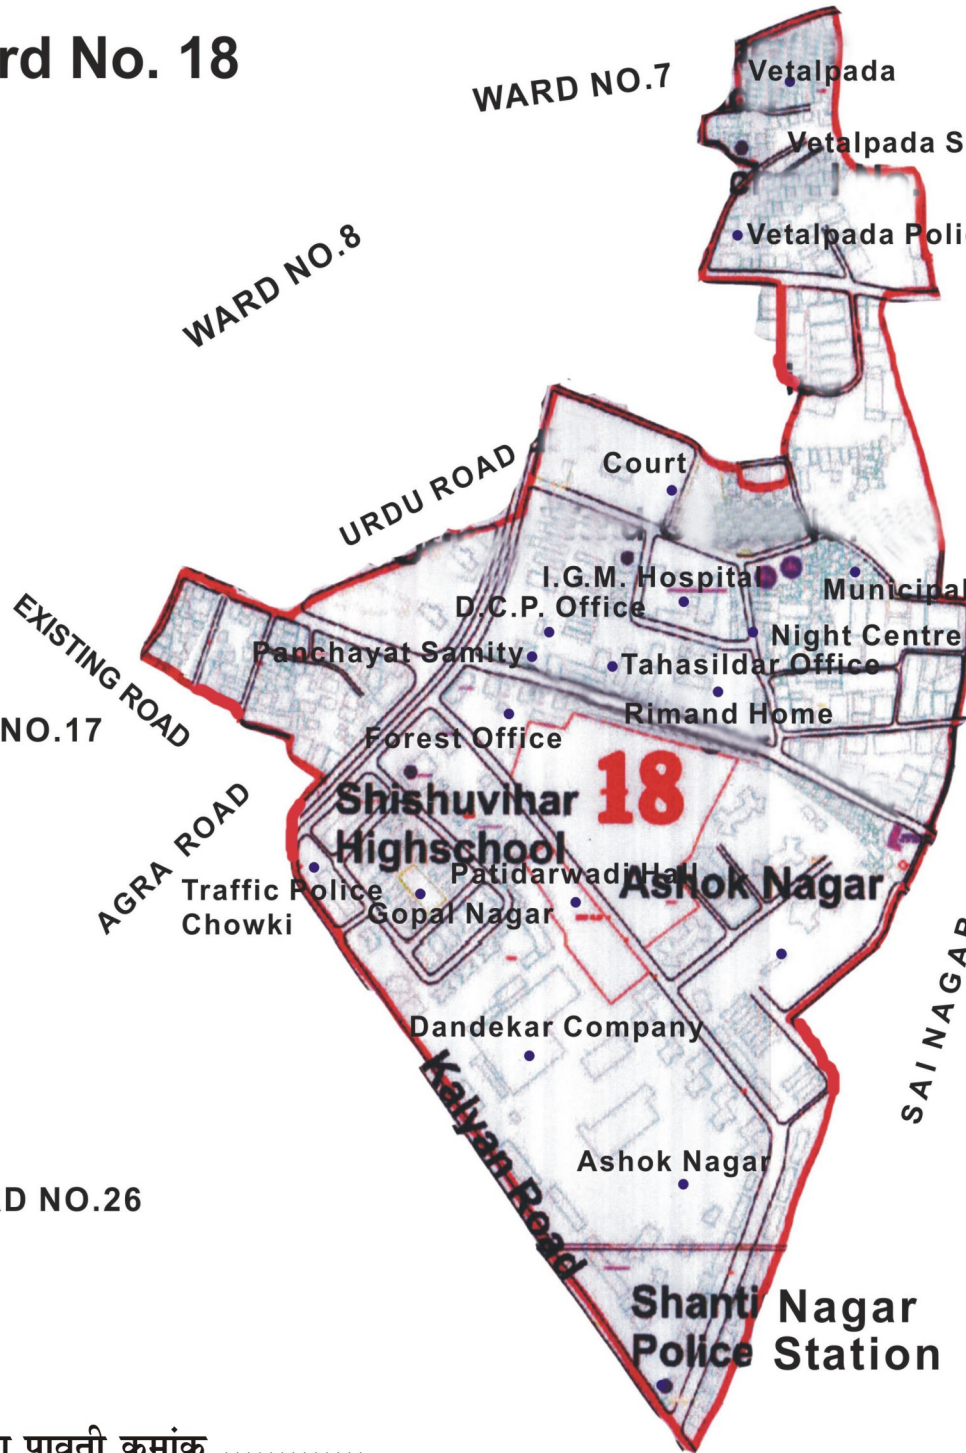

Map Not To The Scale

Ward No. 17

सर्वसाधारण पावती क्रमांक
दिनांक/०३/२०१२

WARD NO.26

निवडणूक विभाग प्रमुख,
भिवंडी निजामपूर शहर महानगरपालिका

सत्यमेव जयते

Legend

- ROADS
- RAILWAY
- LAKE
- DRAINS (NALA)
- RECREATIONAL SPACES
- RIVER
- WARD BOUNDARY

WARD NO.26

WARD NO.25

सत्यमेव जयते

Legend

-  ROADS
-  RAILWAY
-  LAKE
-  DRAINS (NALA)
-  RECREATIONAL SPACES
-  RIVER
-  WARD BOUNDARY

**Bhiwandi Nizampur City
Municipal Corporation, Bhiwandi**

Map Not To The Scale