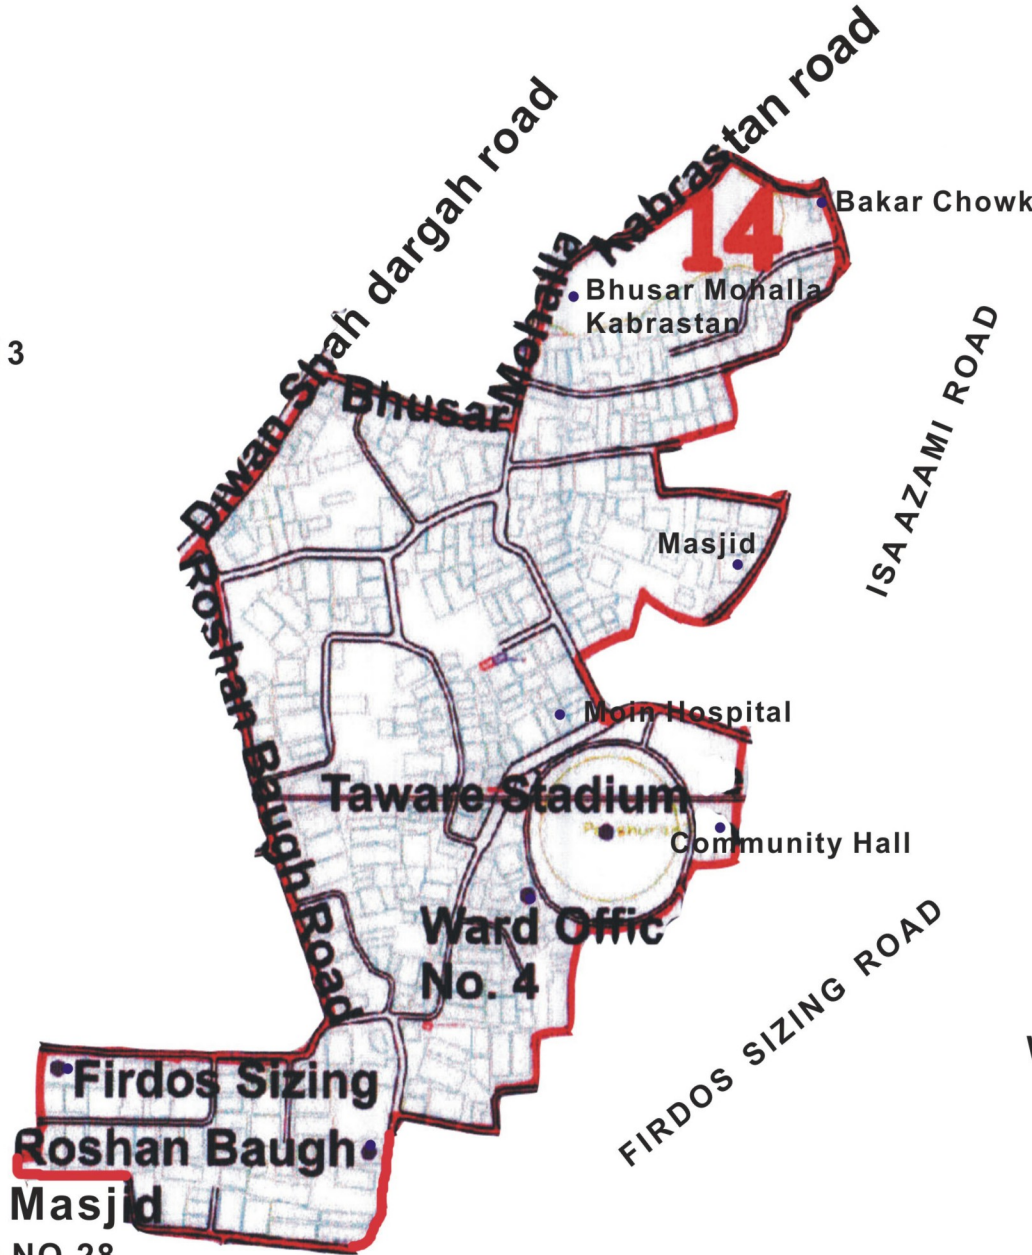

Ward No. 14

WARD NO.10

WARD NO.13

WARD NO.15

WARD NO.27

WARD NO.28

सत्यमेव जयते