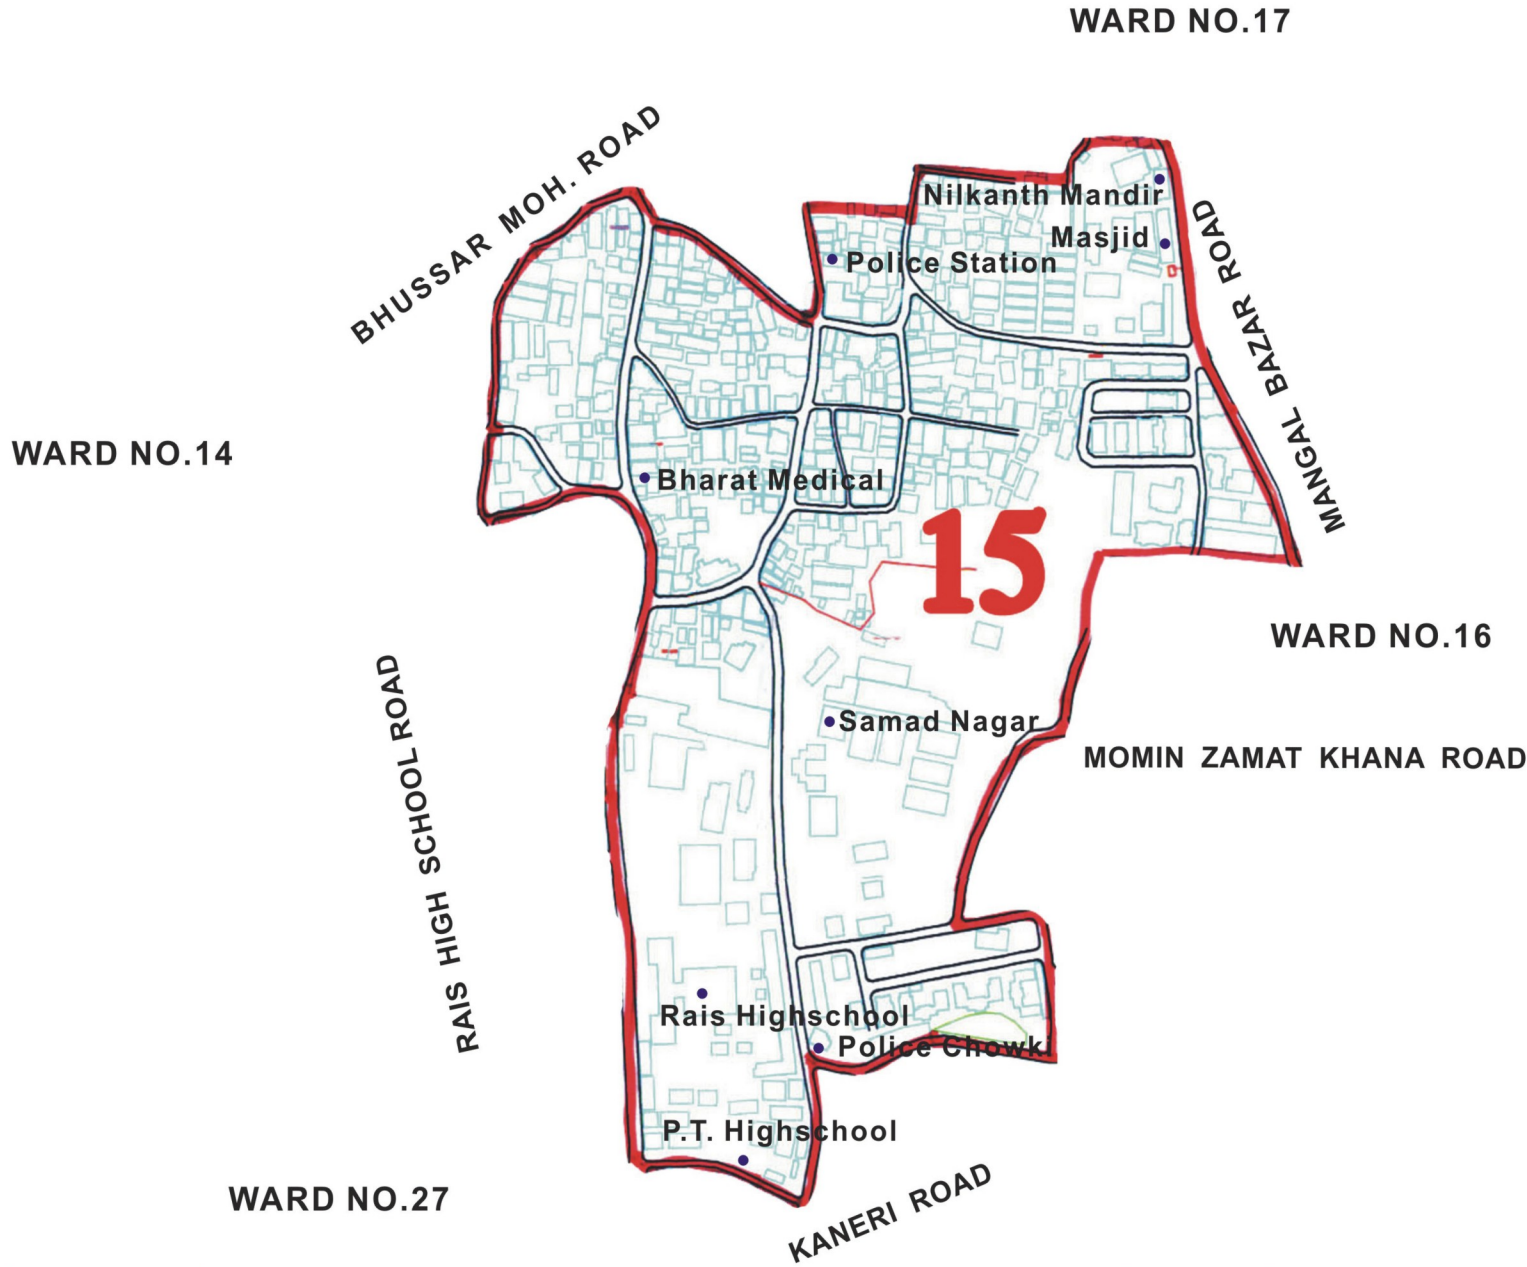

Ward No. 15

सर्वसाधारण पावती क्रमांक .....
दिनांक ...../०३/२०१२

निवडणूक विभाग प्रमुख,
भिवंडी निजामपूर शहर महानगरपालिका

सत्यमेव जयते