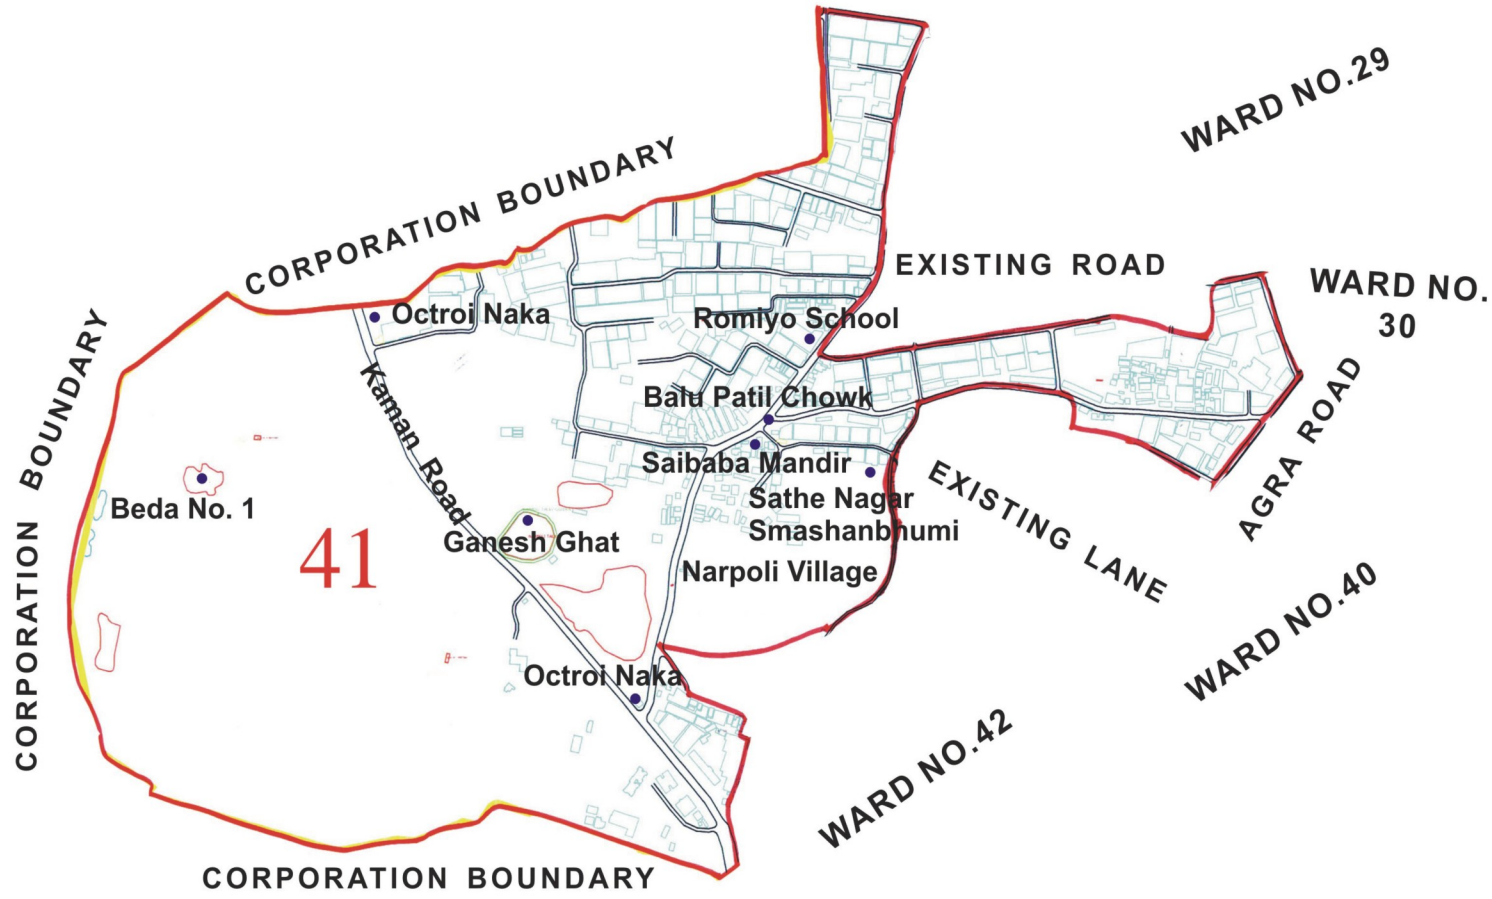

Ward No. 41

सत्यमेव जयते

Legend

- ROADS
- RAILWAY
- LAKE
- DRAINS (NALA)
- RECREATIONAL SPACES
- RIVER
- WARD BOUNDARY

**Bhiwandi Nizampur City
Municipal Corporation, Bhiwandi**

Map Not To The Scale

सर्वसाधारण पावती क्रमांक .....
दिनांक ...../०३/२०१२

निवडणूक विभाग प्रमुख,
भिवंडी निजामपूर शहर महानगरपालिका