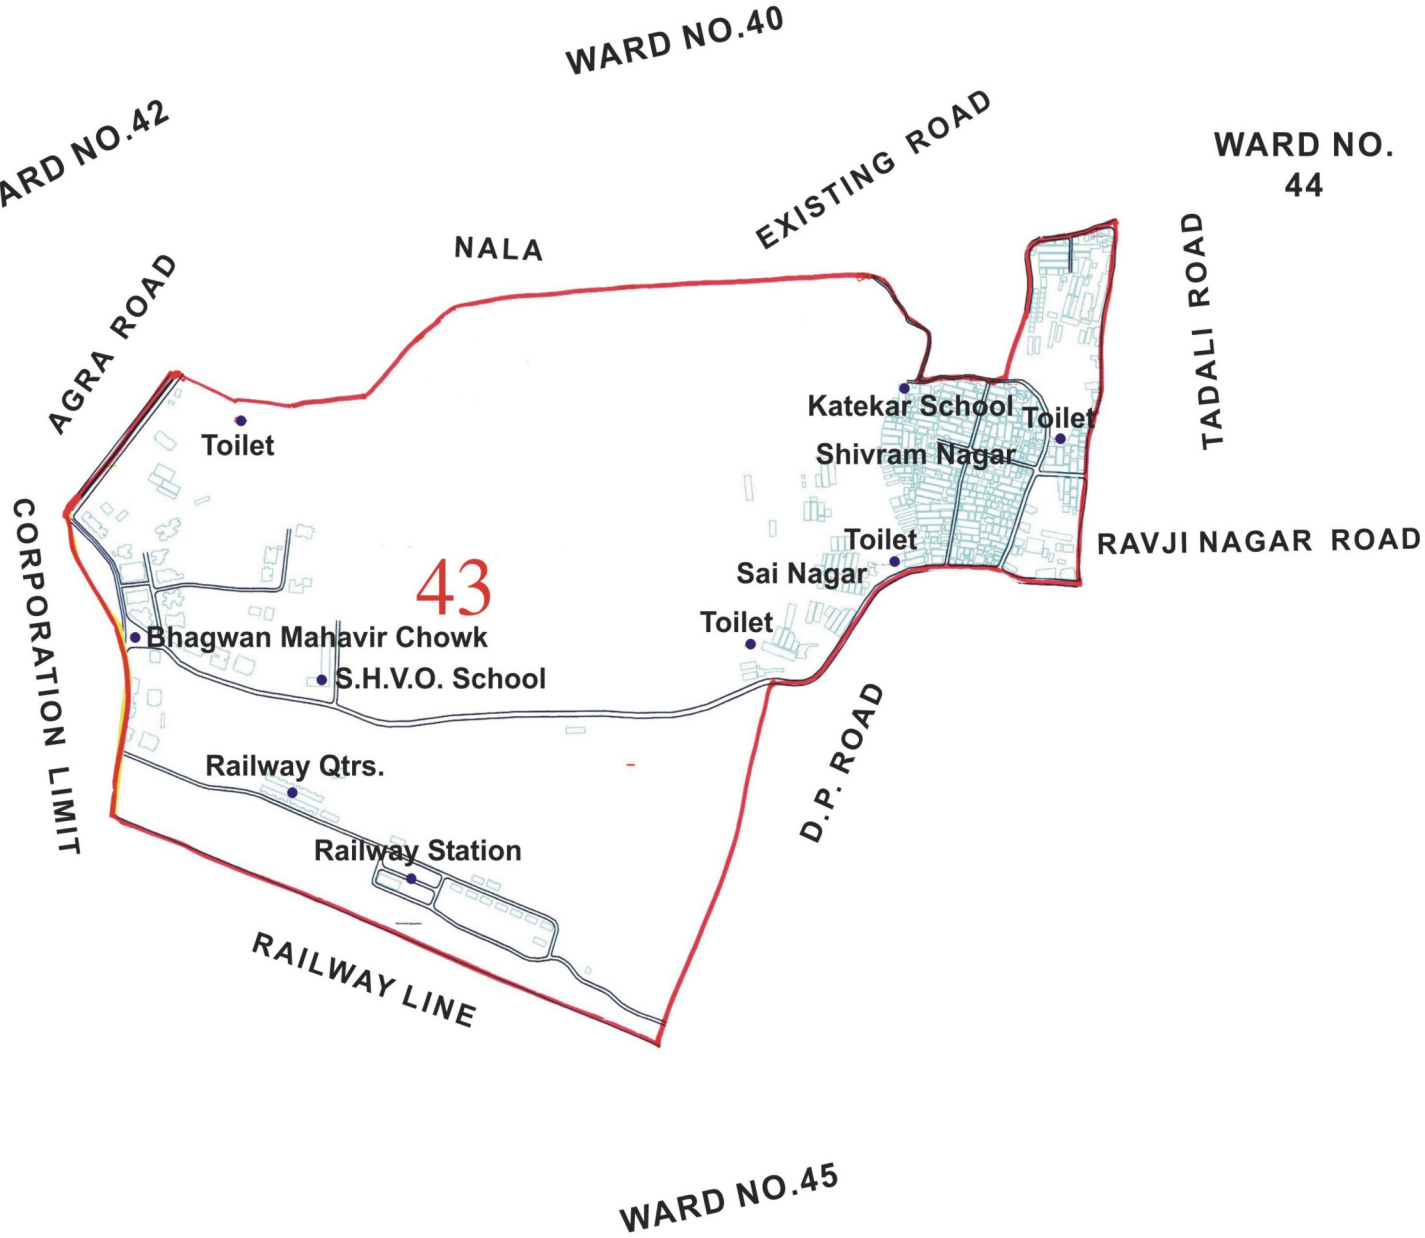

सत्यमेव जयते

Legend

- ROADS
- RAILWAY
- LAKE
- DRAINS (NALA)
- RECREATIONAL SPACES
- RIVER
- WARD BOUNDARY

**Bhiwandi Nizampur City
Municipal Corporation, Bhiwandi**

Map Not To The Scale

Ward No. 43

सत्यमेव जयते