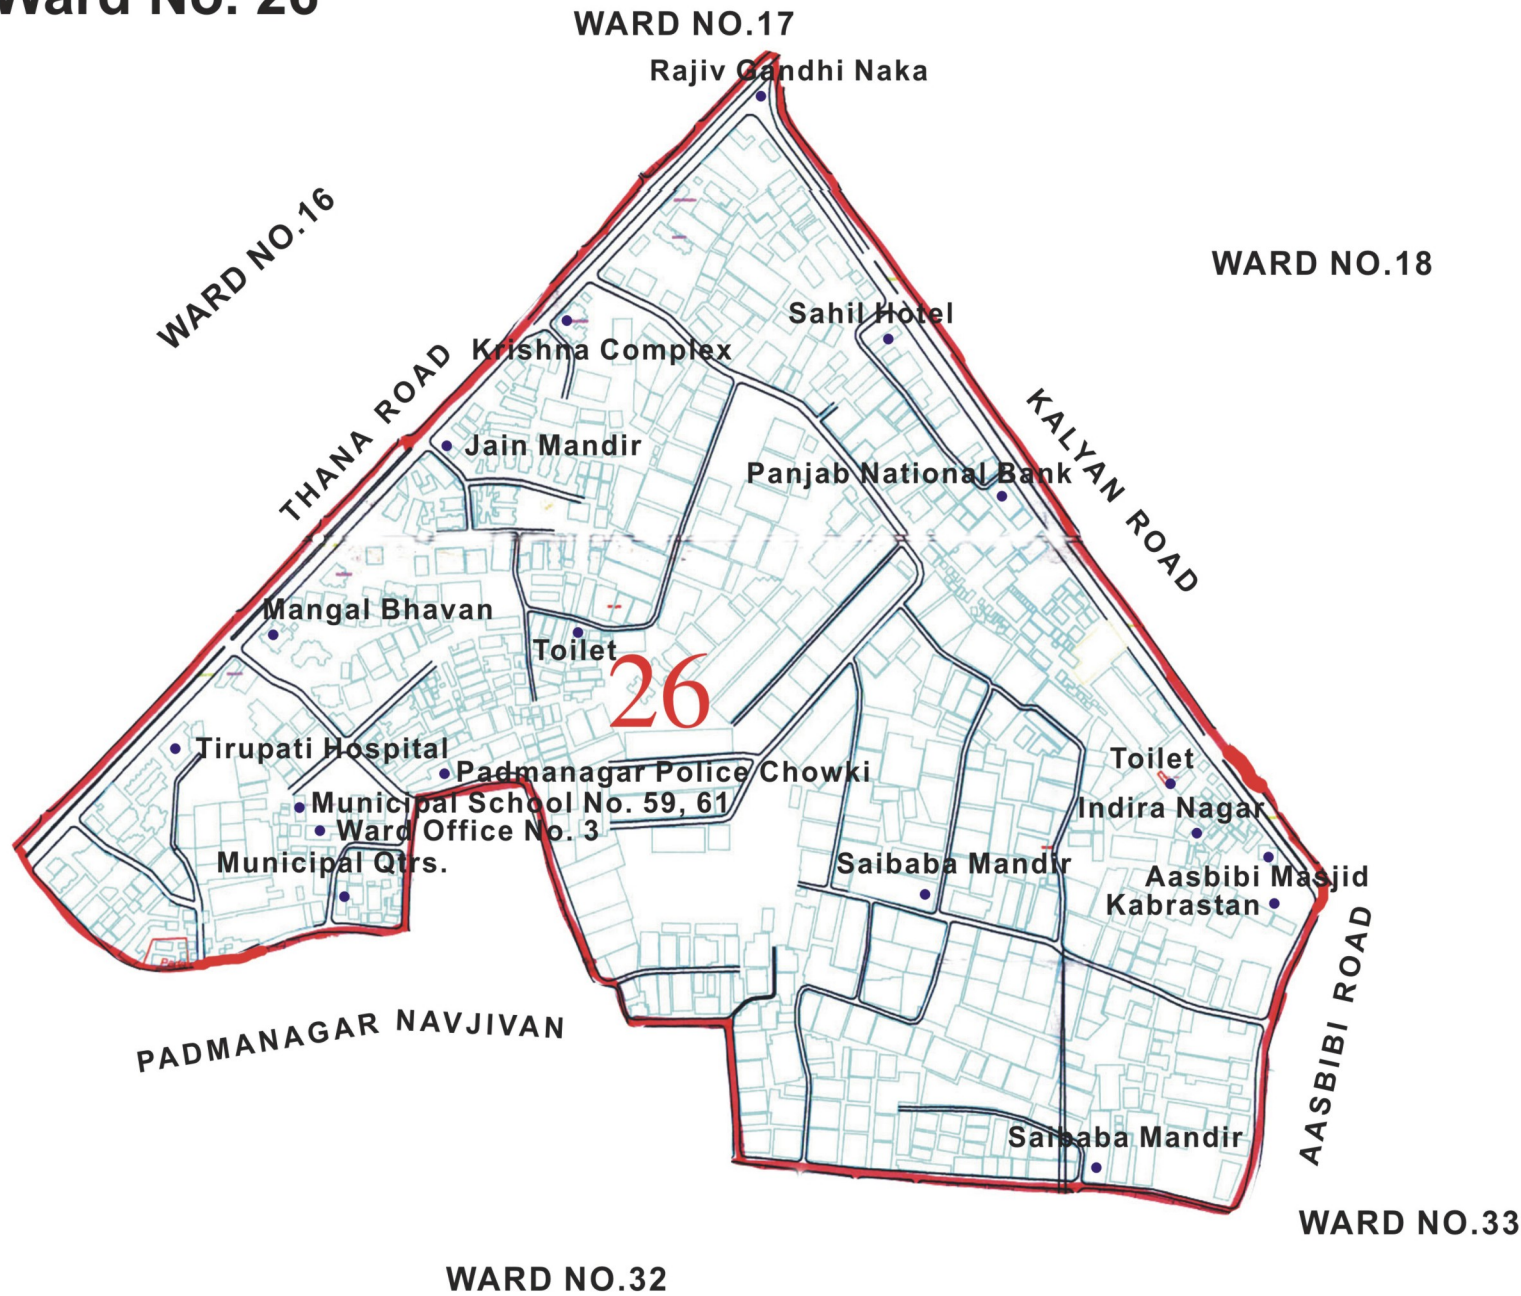

Ward No. 26

सत्यमेव जयते

Legend

- ROADS
- RAILWAY
- LAKE
- DRAINS (NALA)
- RECREATIONAL SPACES
- RIVER
- WARD BOUNDARY

**Bhiwandi Nizampur City
Municipal Corporation, Bhiwandi**

Map Not To The Scale

सर्वसाधारण पावती क्रमांक .....
दिनांक ...../०३/२०१२

निवडणूक विभाग प्रमुख,
भिवंडी निजामपूर शहर महानगरपालिका